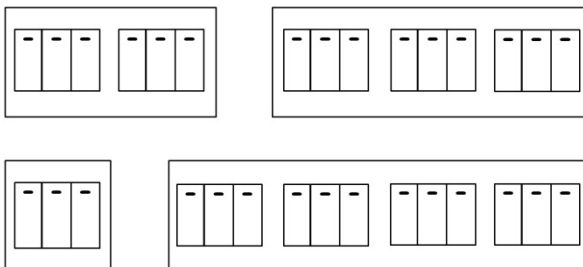

- >> Three-button self-return switch
- >> Stylish switch with acrylic or metal frame
- >> Five acrylic and three metal color options
- >> Dual, Triple and Quad frames available
- >> Compatible Hotel Card Holder and Doorbell-DND-MUR system available
- >> Optional engravings on buttons available

## Stylish pulse switch for any interior design

FX-LSW-SR-3G-eco is a stylish lighting switch with three self-return buttons for lighting controls. Switch is available with acrylic or metal frame. Multiple frame color and material options enable matching switches with any interior design. Dual, Triple and Quad frames are available. Frames are compatible with other Fidelix eco-series components.

### Technical features

- Color: Black (button part), 8 different standard colors for frames (5 acrylic and 3 metal)
- Dimensions: 86x86x46mm (29mm in wall)
- Switching Voltage: Max AC 250V
- Switching Current: Max 10A
- Connection: Screw connectors
- Switch Type: 1-pole, 1-way (Make Contact)
- Operating Temperature: -10°C - 60 °C
- Manufacturing Process: ISO9001